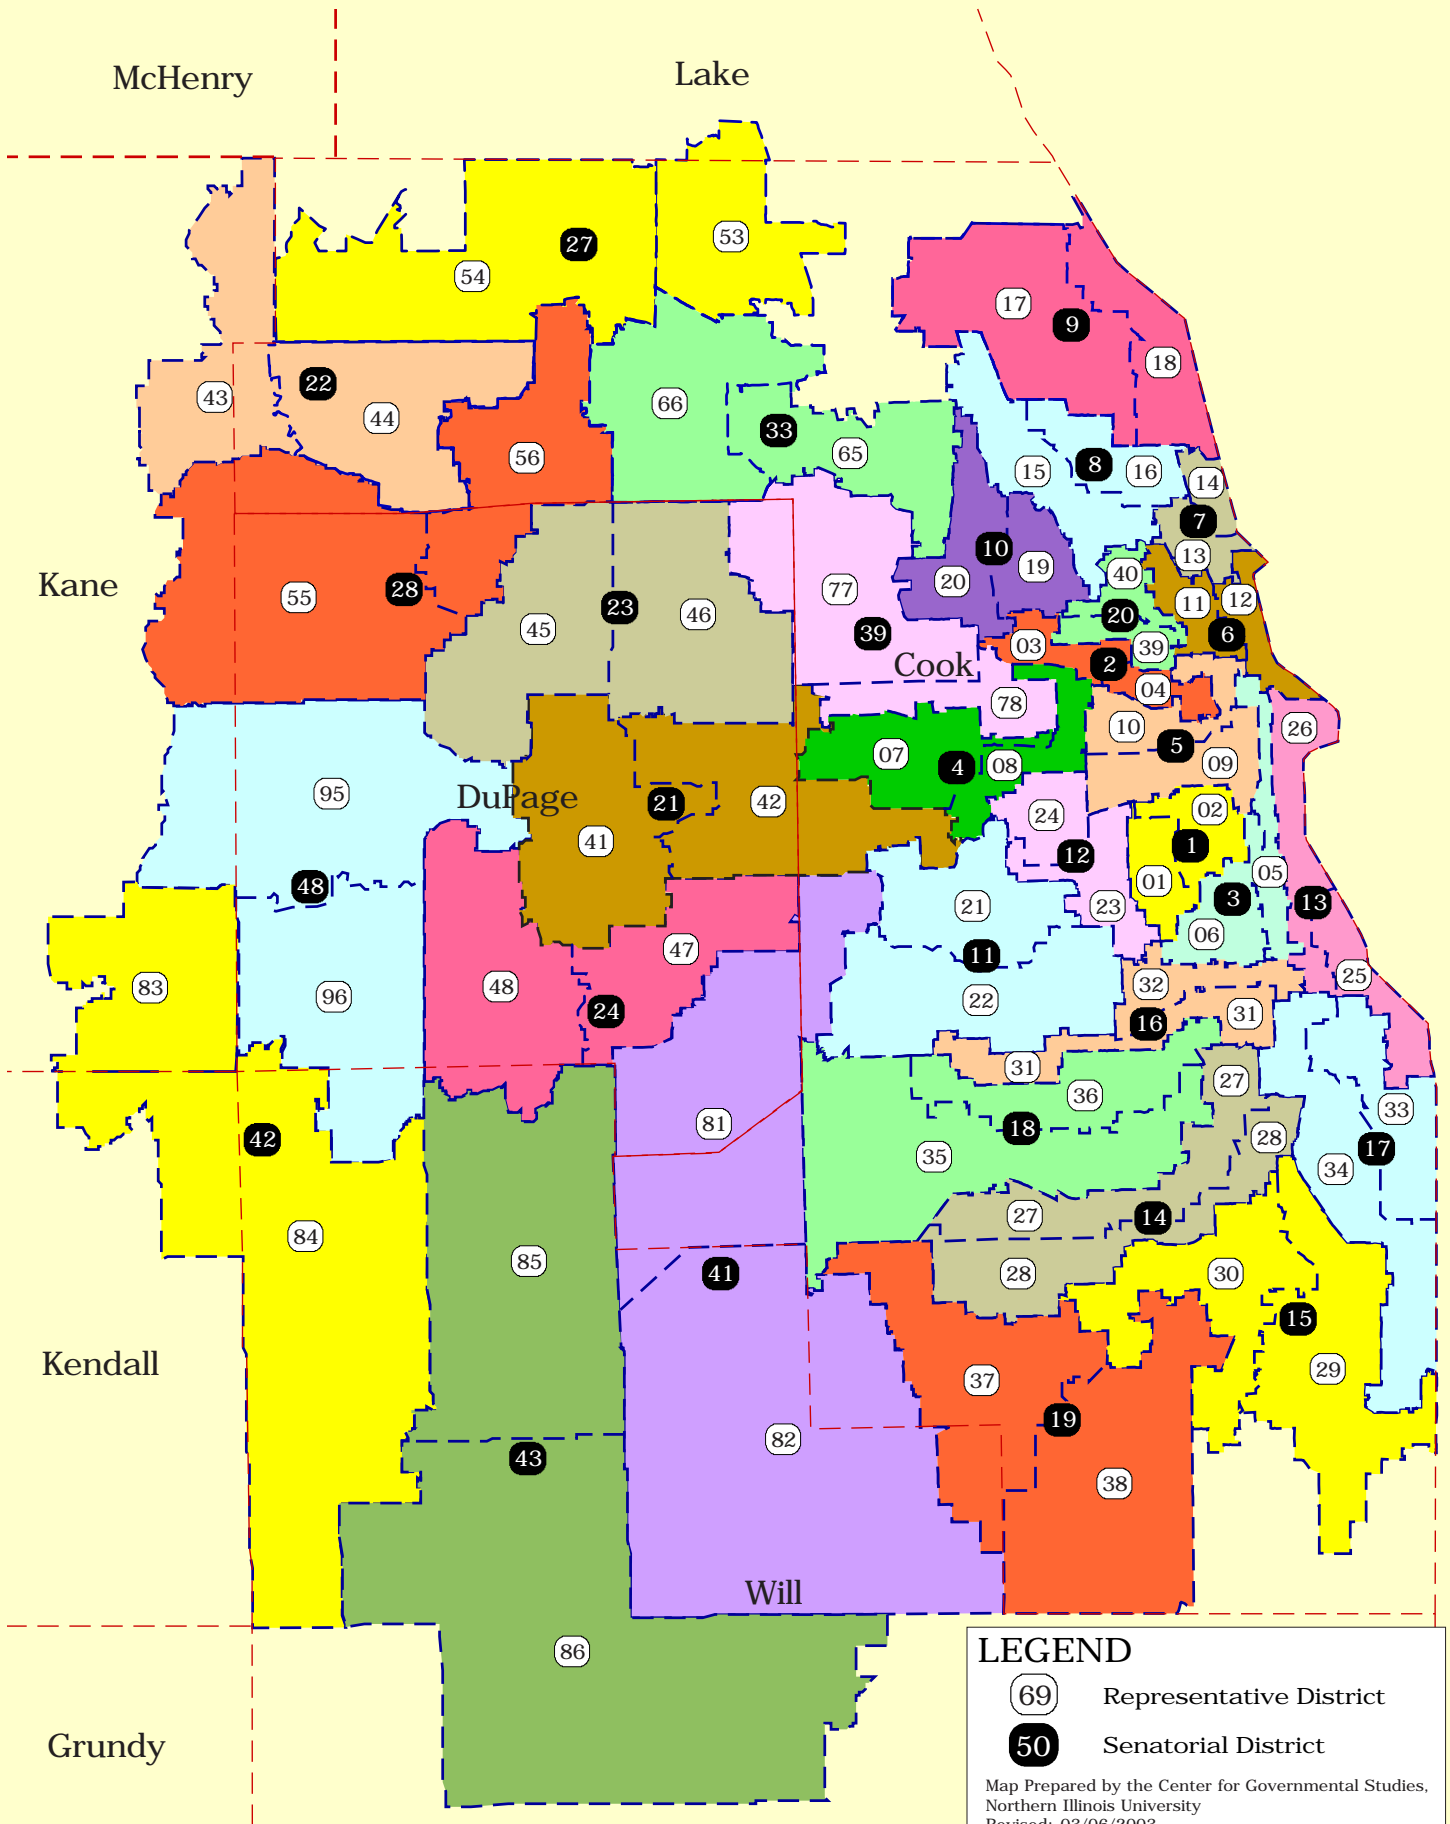

NORTHEAST ILLINOIS LEGISLATIVE DISTRICTS

LEGEND

- (69)** Representative District
- (50)** Senatorial District

Map Prepared by the Center for Governmental Studies,
Northern Illinois University
Revised: 03/06/2003